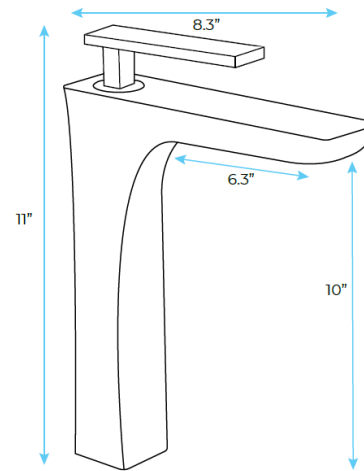

## DIJON SINGLE HANDLE BATHROOM SINK FAUCET SPECS

### Specs:

- Color : Chrome
- Plug Profile : Deck Mount
- Style : Waterfall Spout Faucet
- Material : Brass
- Pattern : Contemporary
- Shape : Aerator Spout
- Flow Rate : 2.2 Gallons Per Minute
- Handle/Lever Placement : Single Handle On
- The Faucet Center Head
- Batteries Required : No
- Valve core material : ceramic
- Top high quality ceramic cartridge : unique design