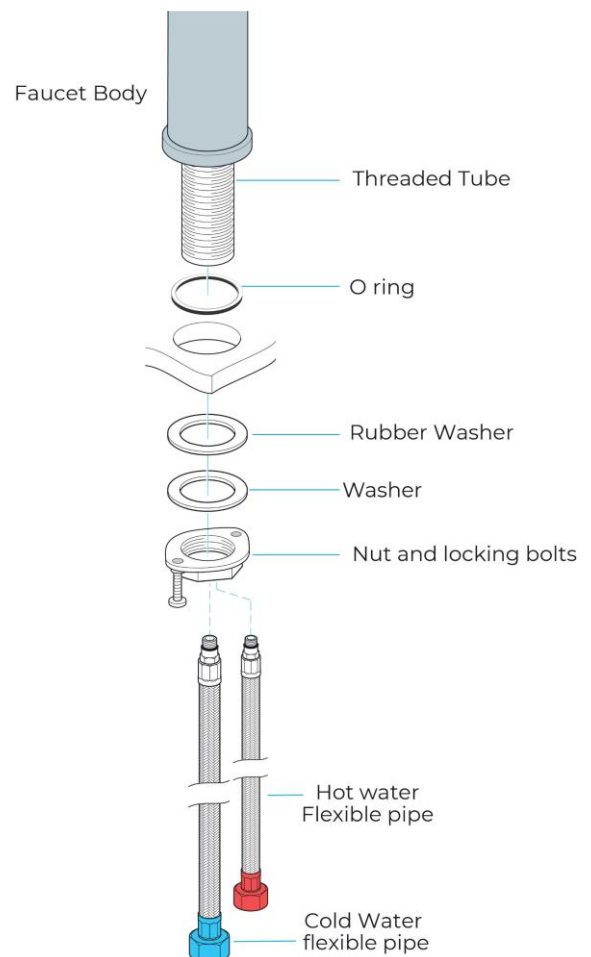

## DIJON SINGLE HANDLE BATHROOM SINK FAUCET SPECS

### Specs:

- Color : Chrome
- Plug Profile : Deck Mount
- Style : Waterfall Spout Faucet
- Material : Brass
- Pattern : Contemporary
- Shape : Aerator Spout
- Flow Rate : 2.2 Gallons Per Minute
- Handle/Lever Placement : Single Handle On
- The Faucet Center Head
- Batteries Required : No
- Valve core material : ceramic
- Top high quality ceramic cartridge : unique design